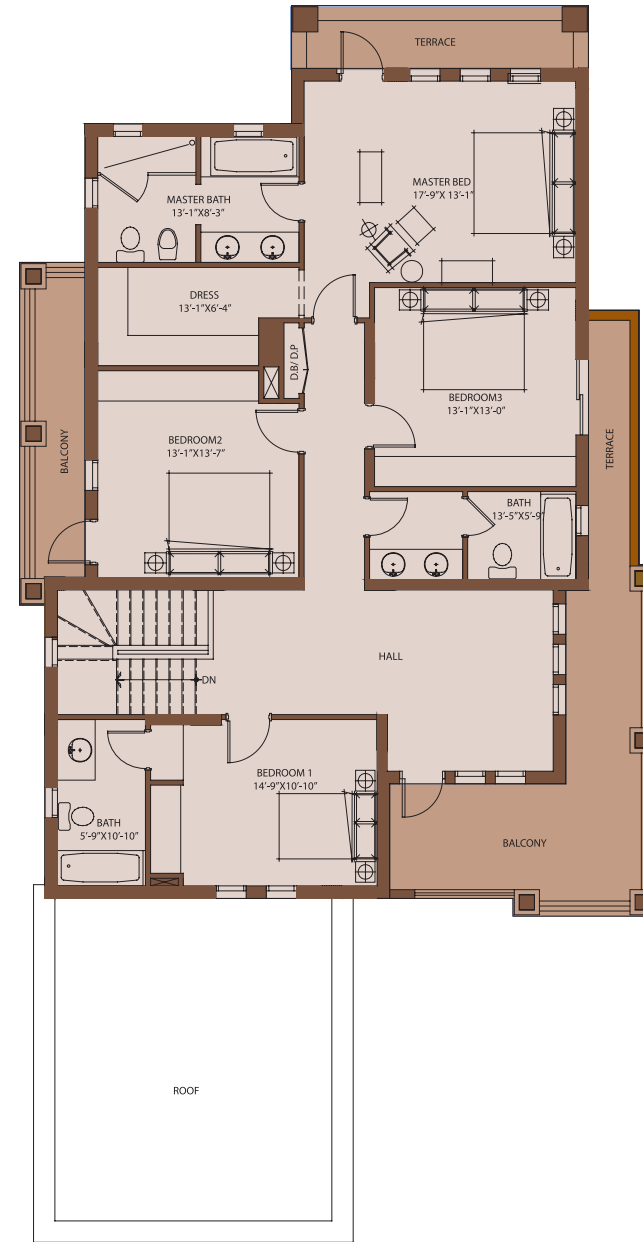

# Mirador

at CanyonViews

Villa Type A  
4 Bedrooms  
Total Area: 3673 Sq Ft

CANYON VIEWS

GROUND FLOOR

FIRST FLOOR

Villa Type A  
4 Bedrooms  
Total Area: 3673 Sq Ft

**Note:** Room dimensions are in feet and total area in square feet. All materials, dimensions & drawings are approximate. Information subject to changes without notice. Actual usable floor space may vary from the stated floor plan. Drawings not to scale E&EO. The developer reserves the right to make revisions to the floor plans.

# Mirador

at CanyonViews

Villa Type B1  
5 Bedrooms  
Total Area 4659 Sq Ft

CANYON VIEWS

GROUND FLOOR

FIRST FLOOR

Villa Type B1  
5 Bedrooms  
Total Area 4659 Sq Ft

**Note:** Room dimensions are in feet and total area in square feet. All materials, dimensions & drawings are approximate. Information subject to changes without notice. Actual usable floor space may vary from the stated floor plan. Drawings not to scale E&EO. The developer reserves the right to make revisions to the floor plans.

# Mirador

at CanyonViews

Villa Type B2  
5 Bedrooms  
Total Area 4628 Sq Ft

CANYON VIEWS

GROUND FLOOR

FIRST FLOOR

Villa Type B2  
 5 Bedrooms  
 Total Area 4628 Sq Ft

**Note:** Room dimensions are in feet and total area in square feet. All materials, dimensions & drawings are approximate. Information subject to changes without notice. Actual usable floor space may vary from the stated floor plan. Drawings not to scale E&EO. The developer reserves the right to make revisions to the floor plans.