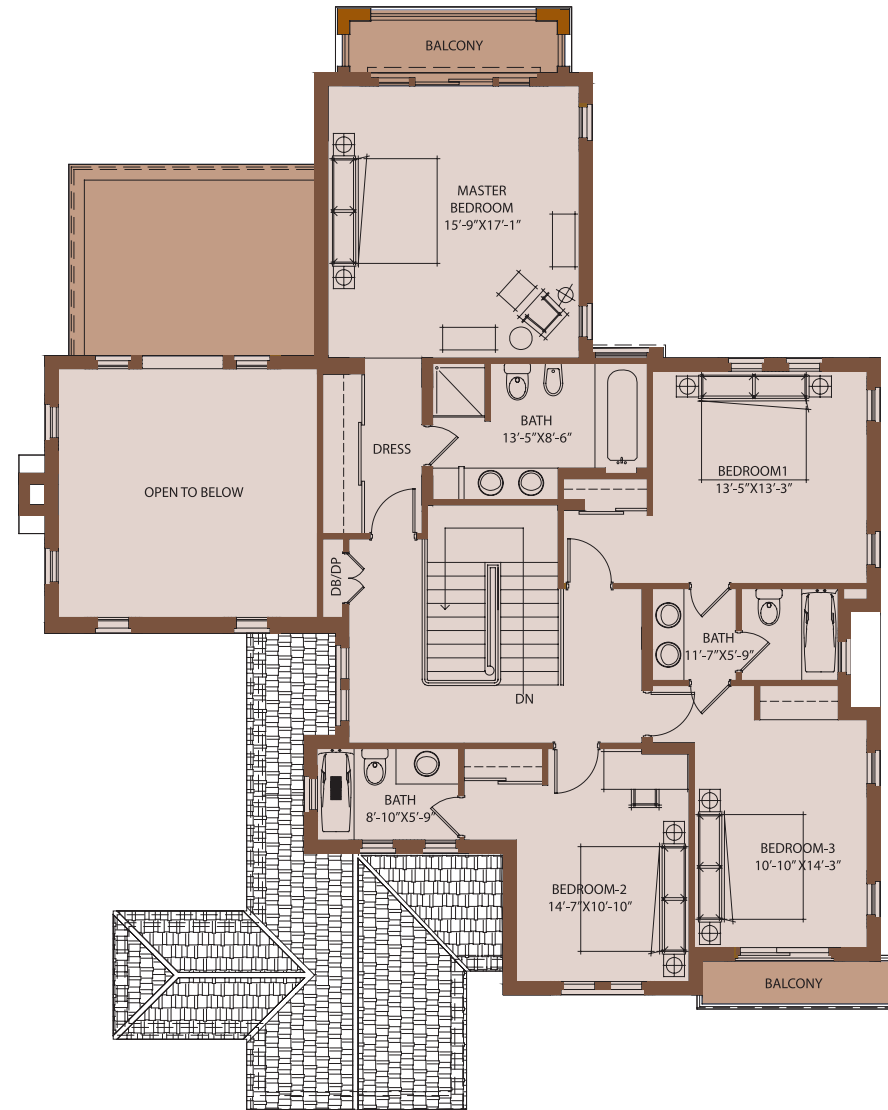

# Mirador

at CanyonViews

Villa Type A  
4 Bedrooms  
Total Area: 3673 Sq Ft

CANYON VIEWS

GROUND FLOOR

FIRST FLOOR

Villa Type A  
4 Bedrooms  
Total Area: 3673 Sq Ft

**Note:** Room dimensions are in feet and total area in square feet. All materials, dimensions & drawings are approximate. Information subject to changes without notice. Actual usable floor space may vary from the stated floor plan. Drawings not to scale E&EO. The developer reserves the right to make revisions to the floor plans.

# Mirador

at CanyonViews

Villa Type B1  
5 Bedrooms  
Total Area 4659 Sq Ft

CANYON VIEWS

GROUND FLOOR

FIRST FLOOR

Villa Type B1  
5 Bedrooms  
Total Area 4659 Sq Ft

**Note:** Room dimensions are in feet and total area in square feet. All materials, dimensions & drawings are approximate. Information subject to changes without notice. Actual usable floor space may vary from the stated floor plan. Drawings not to scale E&EO. The developer reserves the right to make revisions to the floor plans.

# Mirador

at CanyonViews

Villa Type B2  
5 Bedrooms  
Total Area 4628 Sq Ft

CANYON VIEWS

GROUND FLOOR

FIRST FLOOR

Villa Type B2  
 5 Bedrooms  
 Total Area 4628 Sq Ft

**Note:** Room dimensions are in feet and total area in square feet. All materials, dimensions & drawings are approximate. Information subject to changes without notice. Actual usable floor space may vary from the stated floor plan. Drawings not to scale E&EO. The developer reserves the right to make revisions to the floor plans.