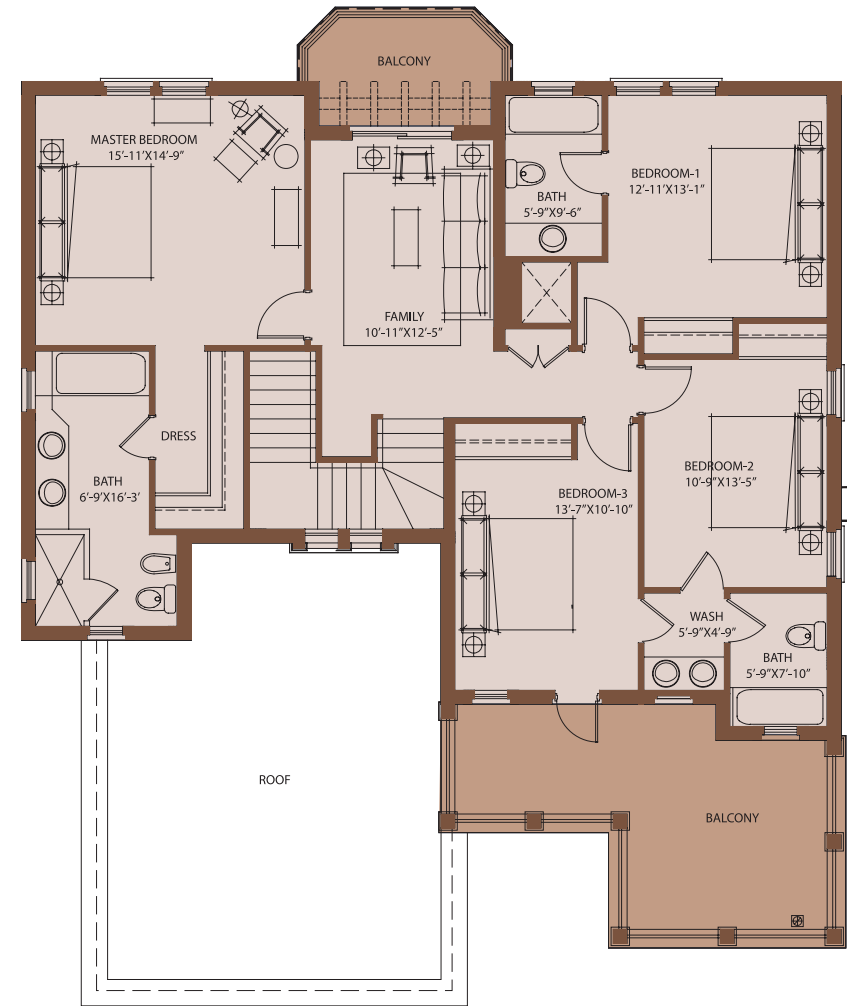

# Mirador

at CanyonViews

Villa Type A  
4 Bedrooms  
Total Area: 3673 Sq Ft

CANYON VIEWS

GROUND FLOOR

FIRST FLOOR

Villa Type A  
4 Bedrooms  
Total Area: 3673 Sq Ft

**Note:** Room dimensions are in feet and total area in square feet. All materials, dimensions & drawings are approximate. Information subject to changes without notice. Actual usable floor space may vary from the stated floor plan. Drawings not to scale E&EO. The developer reserves the right to make revisions to the floor plans.

# Mirador

at CanyonViews

Villa Type B3  
5 Bedrooms  
Total Area 4317 Sq Ft

  
CANYONVIEWS

GROUND FLOOR

FIRST FLOOR

Villa Type B3  
 5 Bedrooms  
 Total Area 4317 Sq Ft

**Note:** Room dimensions are in feet and total area in square feet. All materials, dimensions & drawings are approximate. Information subject to changes without notice. Actual usable floor space may vary from the stated floor plan. Drawings not to scale E&EO. The developer reserves the right to make revisions to the floor plans.

# Mirador

at CanyonViews

Villa Type C  
7 Bedrooms  
Total Area 6207 Sq Ft

CANYON VIEWS

GROUND FLOOR

FIRST FLOOR

Villa Type C  
7 Bedrooms  
Total Area 6207 Sq Ft

**Note:** Room dimensions are in feet and total area in square feet. All materials, dimensions & drawings are approximate. Information subject to changes without notice. Actual usable floor space may vary from the stated floor plan. Drawings not to scale E&EO. The developer reserves the right to make revisions to the floor plans.