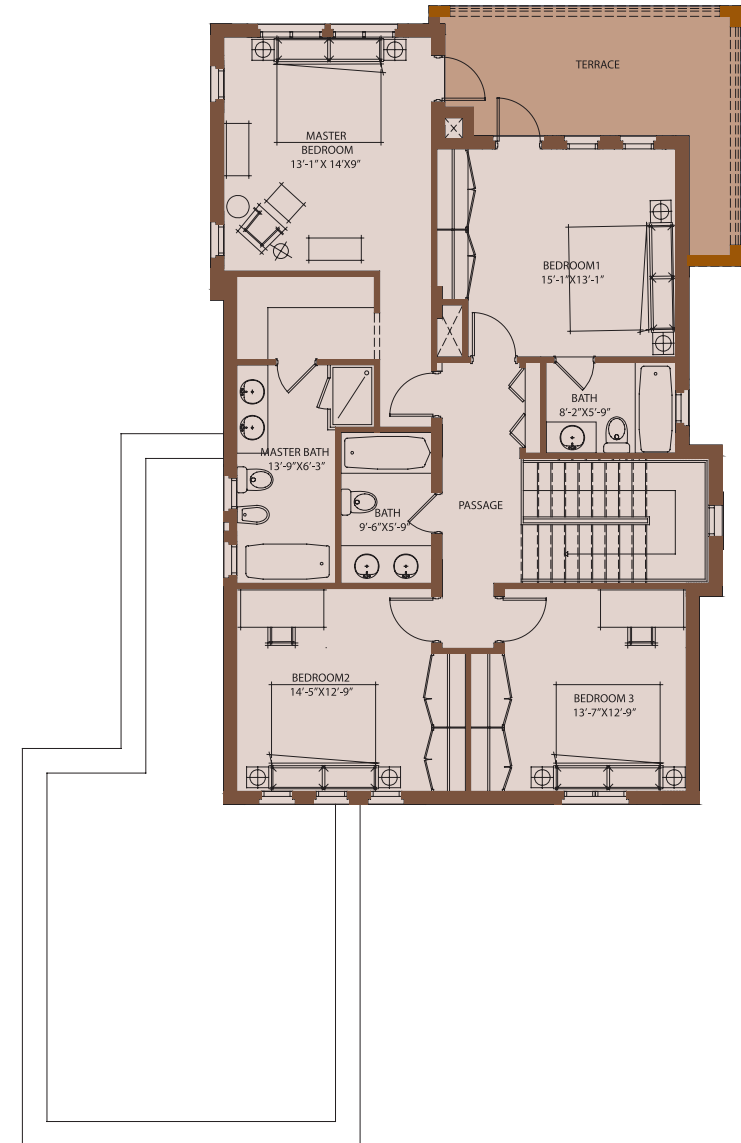

# Mirador

at CanyonViews

Villa Type A  
4 Bedrooms  
Total Area: 3673 Sq Ft

CANYON VIEWS

GROUND FLOOR

FIRST FLOOR

Villa Type A  
4 Bedrooms  
Total Area: 3673 Sq Ft

**Note:** Room dimensions are in feet and total area in square feet. All materials, dimensions & drawings are approximate. Information subject to changes without notice. Actual usable floor space may vary from the stated floor plan. Drawings not to scale E&EO. The developer reserves the right to make revisions to the floor plans.

# Mirador

at CanyonViews

Villa Type B1  
5 Bedrooms  
Total Area 4659 Sq Ft

CANYON VIEWS

GROUND FLOOR

FIRST FLOOR

Villa Type B1  
5 Bedrooms  
Total Area 4659 Sq Ft

**Note:** Room dimensions are in feet and total area in square feet. All materials, dimensions & drawings are approximate. Information subject to changes without notice. Actual usable floor space may vary from the stated floor plan. Drawings not to scale E&EO. The developer reserves the right to make revisions to the floor plans.

# Mirador

at CanyonViews

Villa Type B2  
5 Bedrooms  
Total Area 4628 Sq Ft

CANYON VIEWS

GROUND FLOOR

FIRST FLOOR

Villa Type B2  
 5 Bedrooms  
 Total Area 4628 Sq Ft

**Note:** Room dimensions are in feet and total area in square feet. All materials, dimensions & drawings are approximate. Information subject to changes without notice. Actual usable floor space may vary from the stated floor plan. Drawings not to scale E&EO. The developer reserves the right to make revisions to the floor plans.